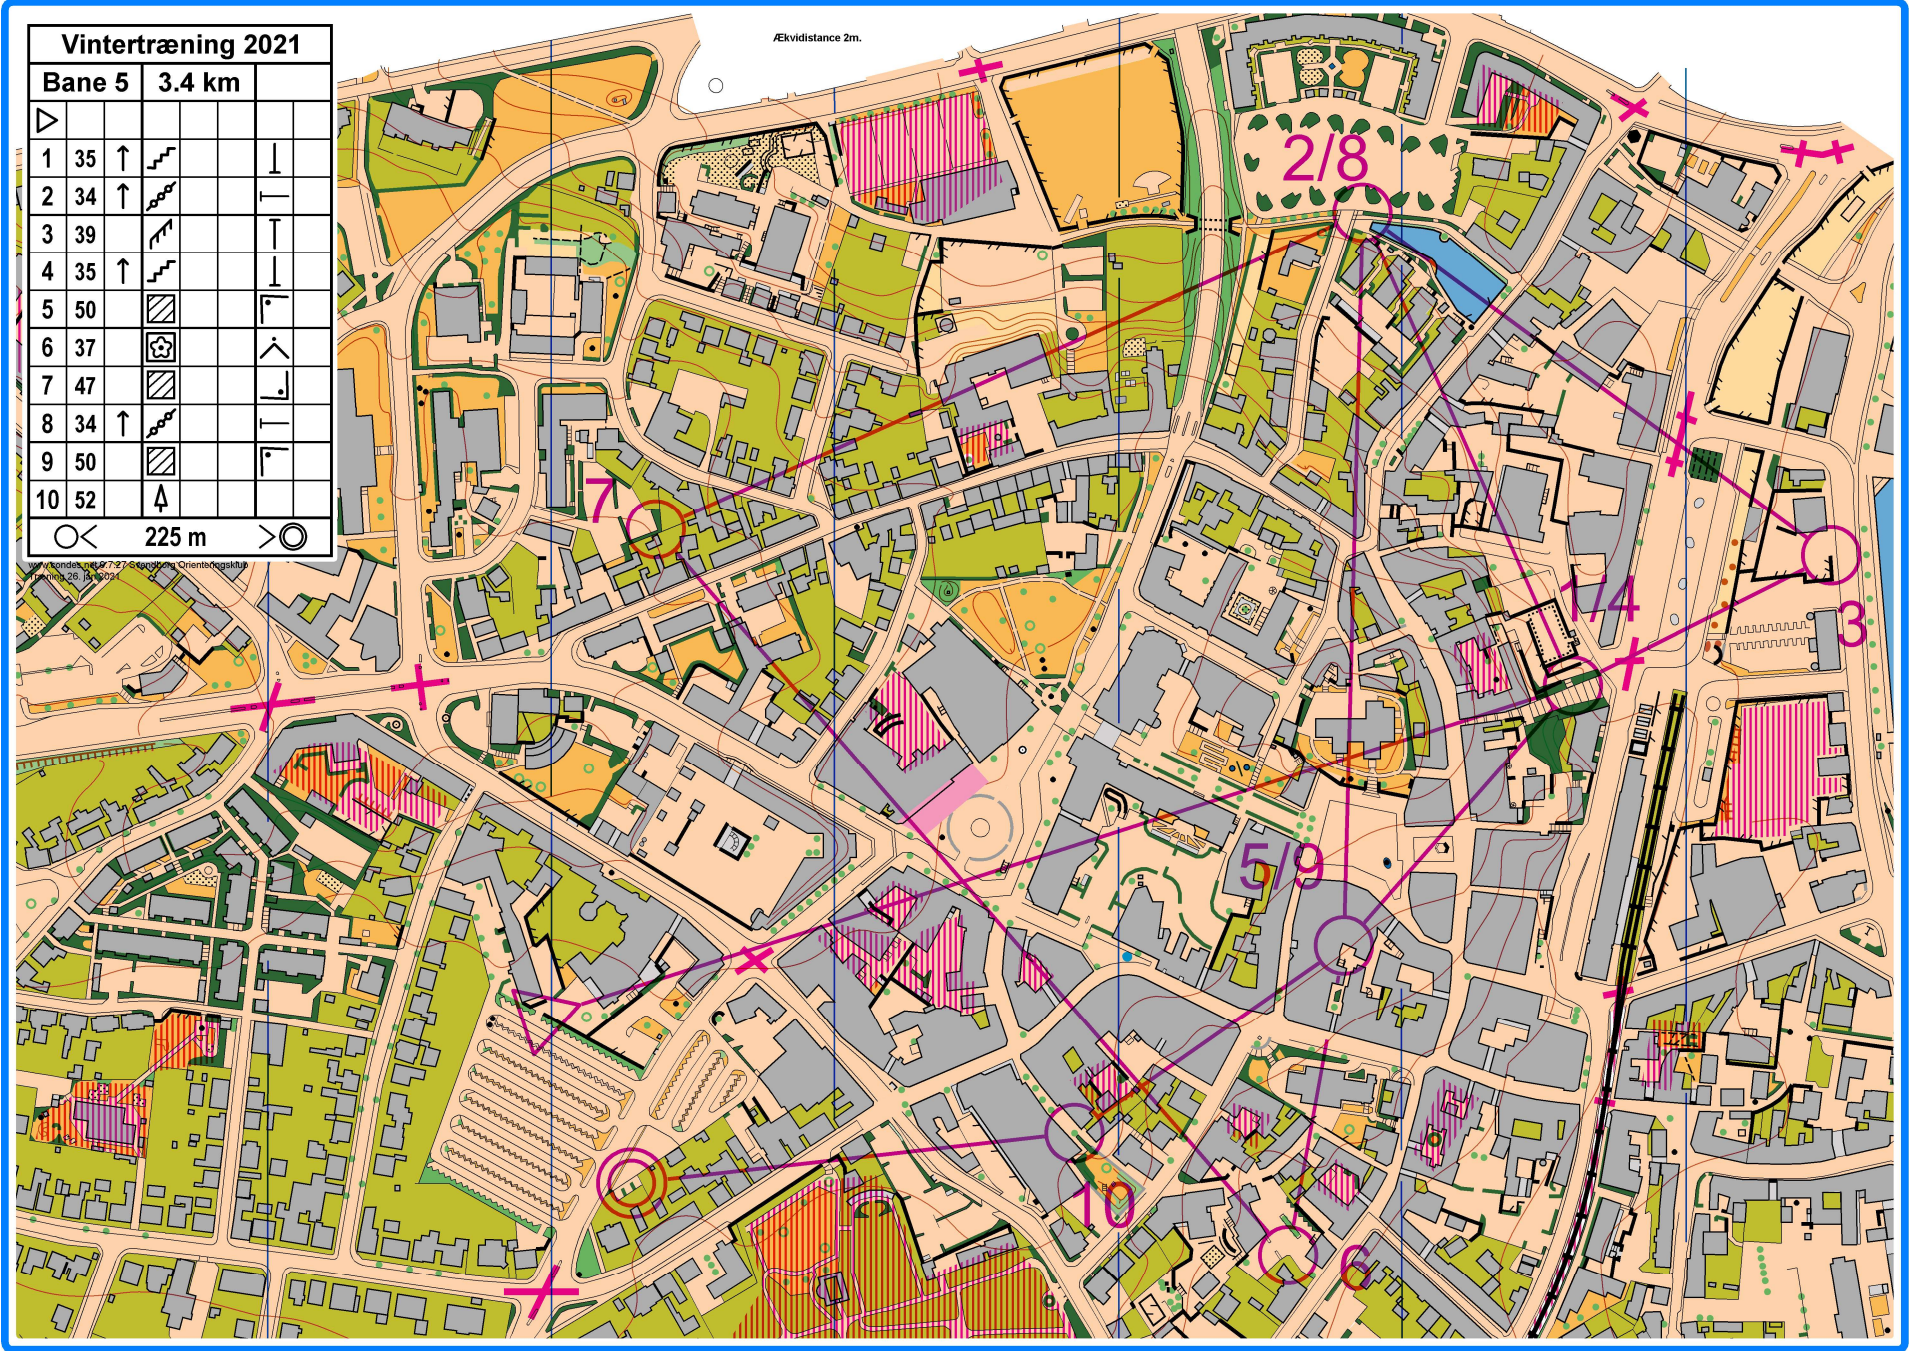

**Vintertræning 2021**

**Bane 5 3.4 km**

|    |    |   |   |  |   |
|----|----|---|---|--|---|
| ▷  |    |   |   |  |   |
| 1  | 35 | ↑ | ↗ |  | ↓ |
| 2  | 34 | ↑ | ↘ |  | ↓ |
| 3  | 39 |   | ↖ |  | ↓ |
| 4  | 35 | ↑ | ↗ |  | ↓ |
| 5  | 50 |   | ▨ |  | ↓ |
| 6  | 37 |   | ⊕ |  | ↓ |
| 7  | 47 |   | ▨ |  | ↓ |
| 8  | 34 | ↑ | ↘ |  | ↓ |
| 9  | 50 |   | ▨ |  | ↓ |
| 10 | 52 |   | ⬆ |  | ↓ |

○ < 225 m > ⊙

Ækvivalens 2m.

Handlevare 197,727 © Google Maps  
 26.12.2021